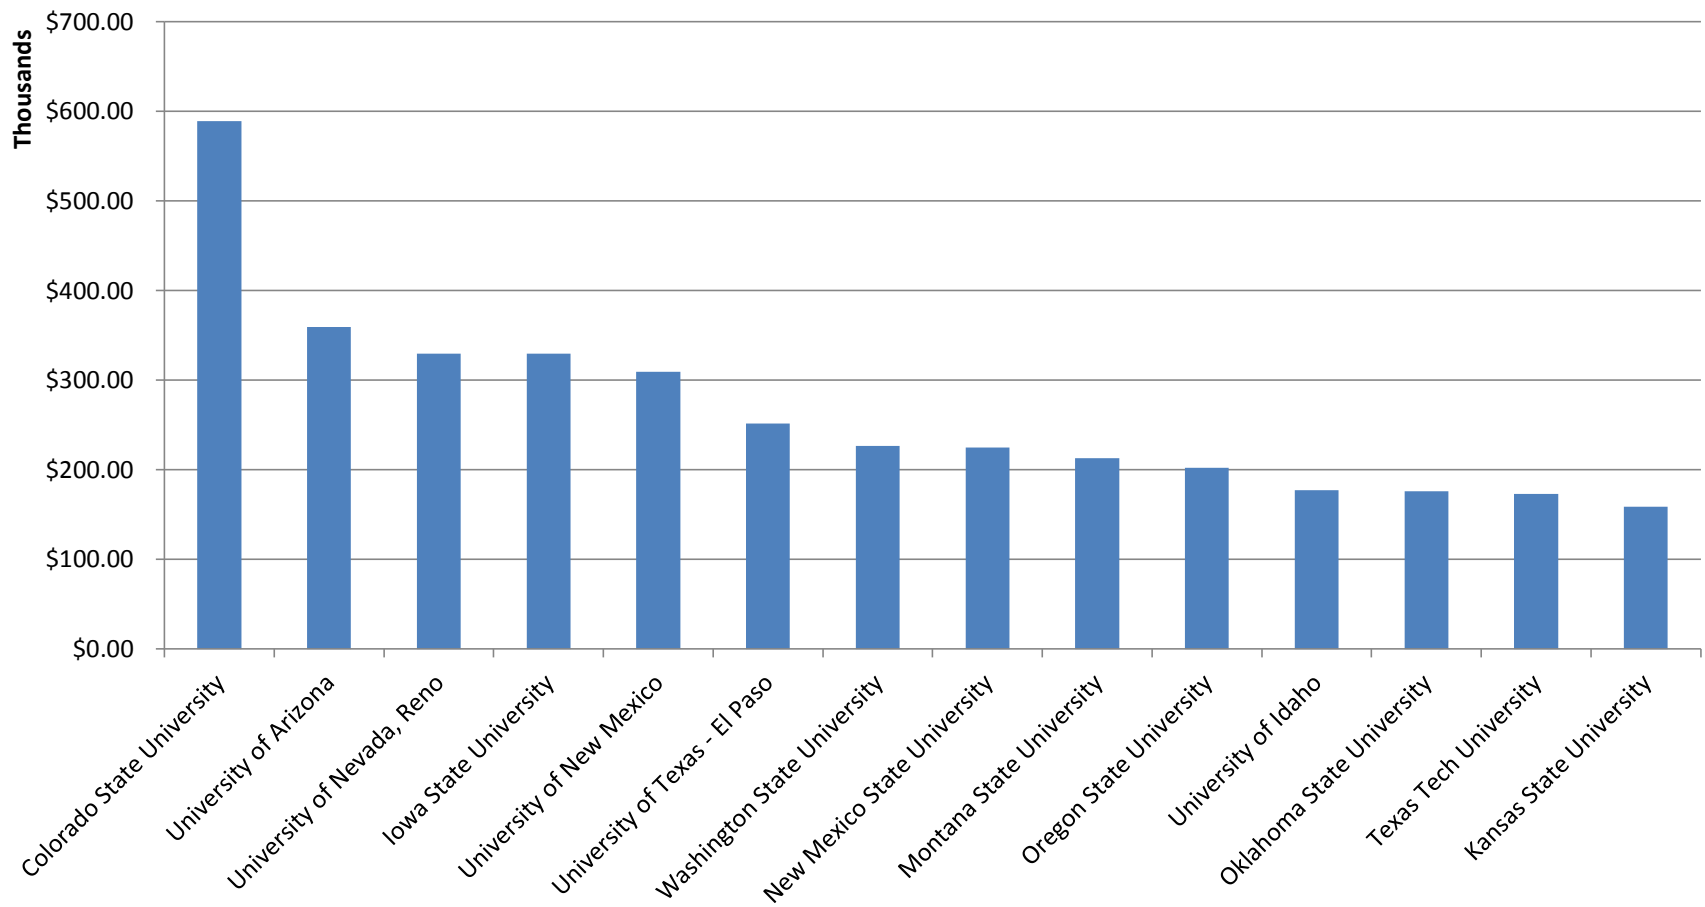

New Mexico State University

College of Engineering Research

ASEE Survey Engineering-Related Research Expenditures FY 2012-2013

ASEE Survey Engineering-Related Research Expenditures/Tenured&TT Faculty FY 2012-2013