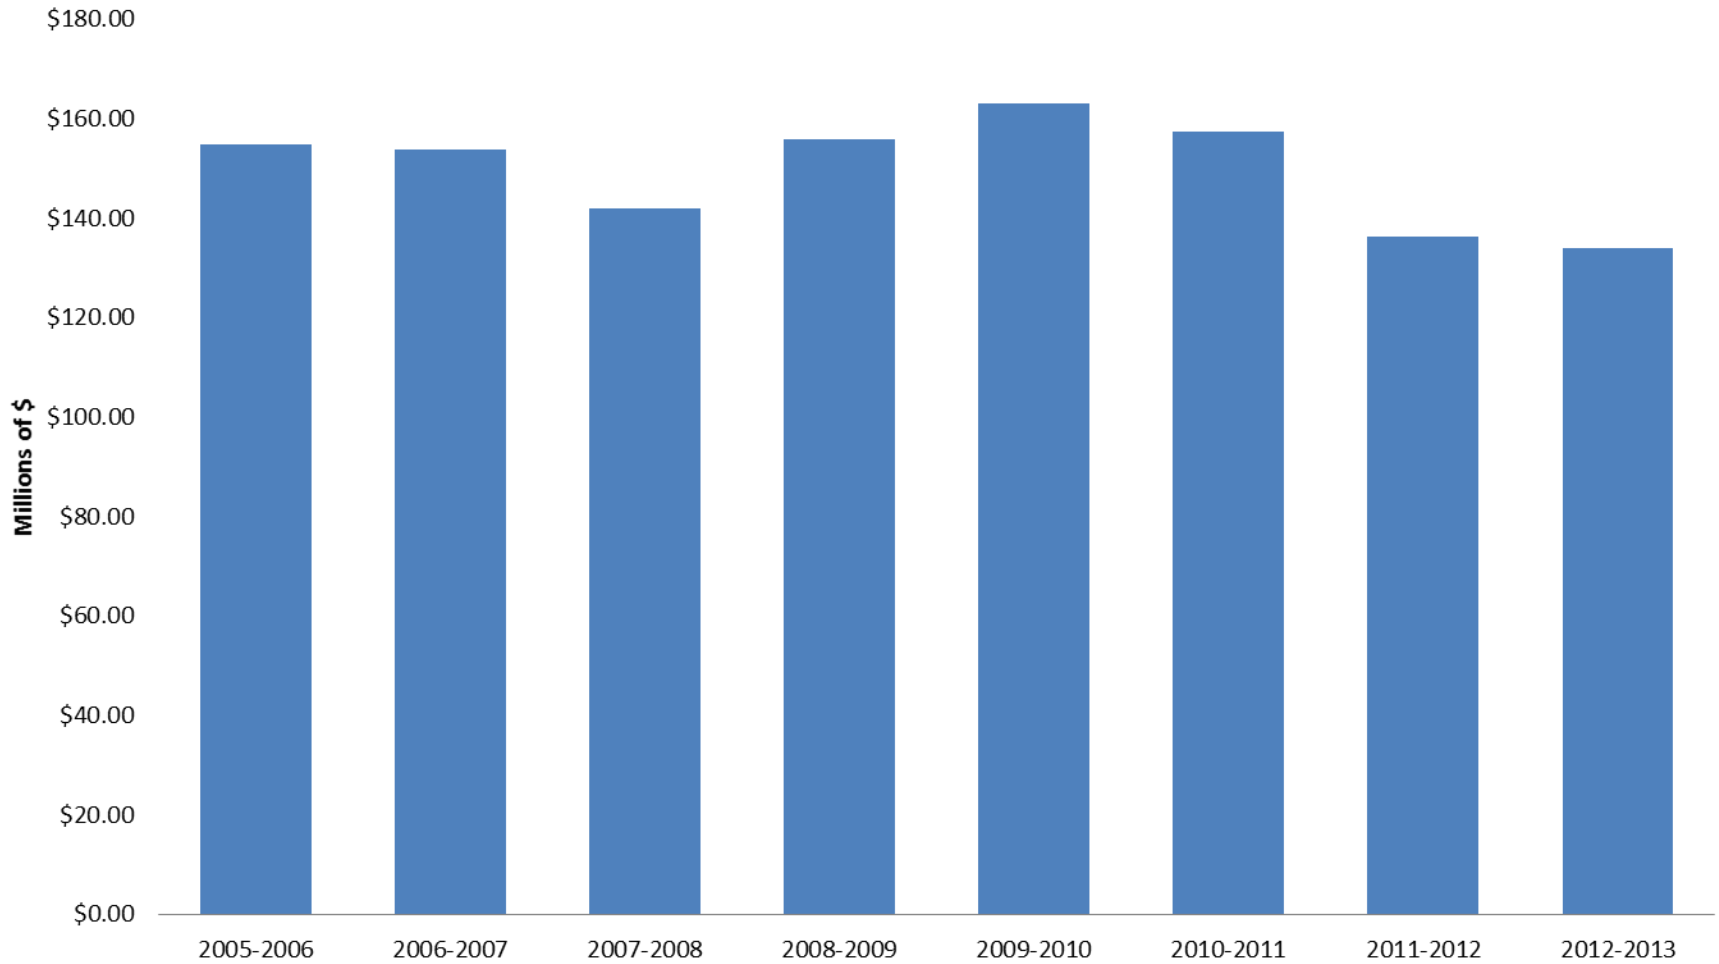

NMSU Research Expenditures