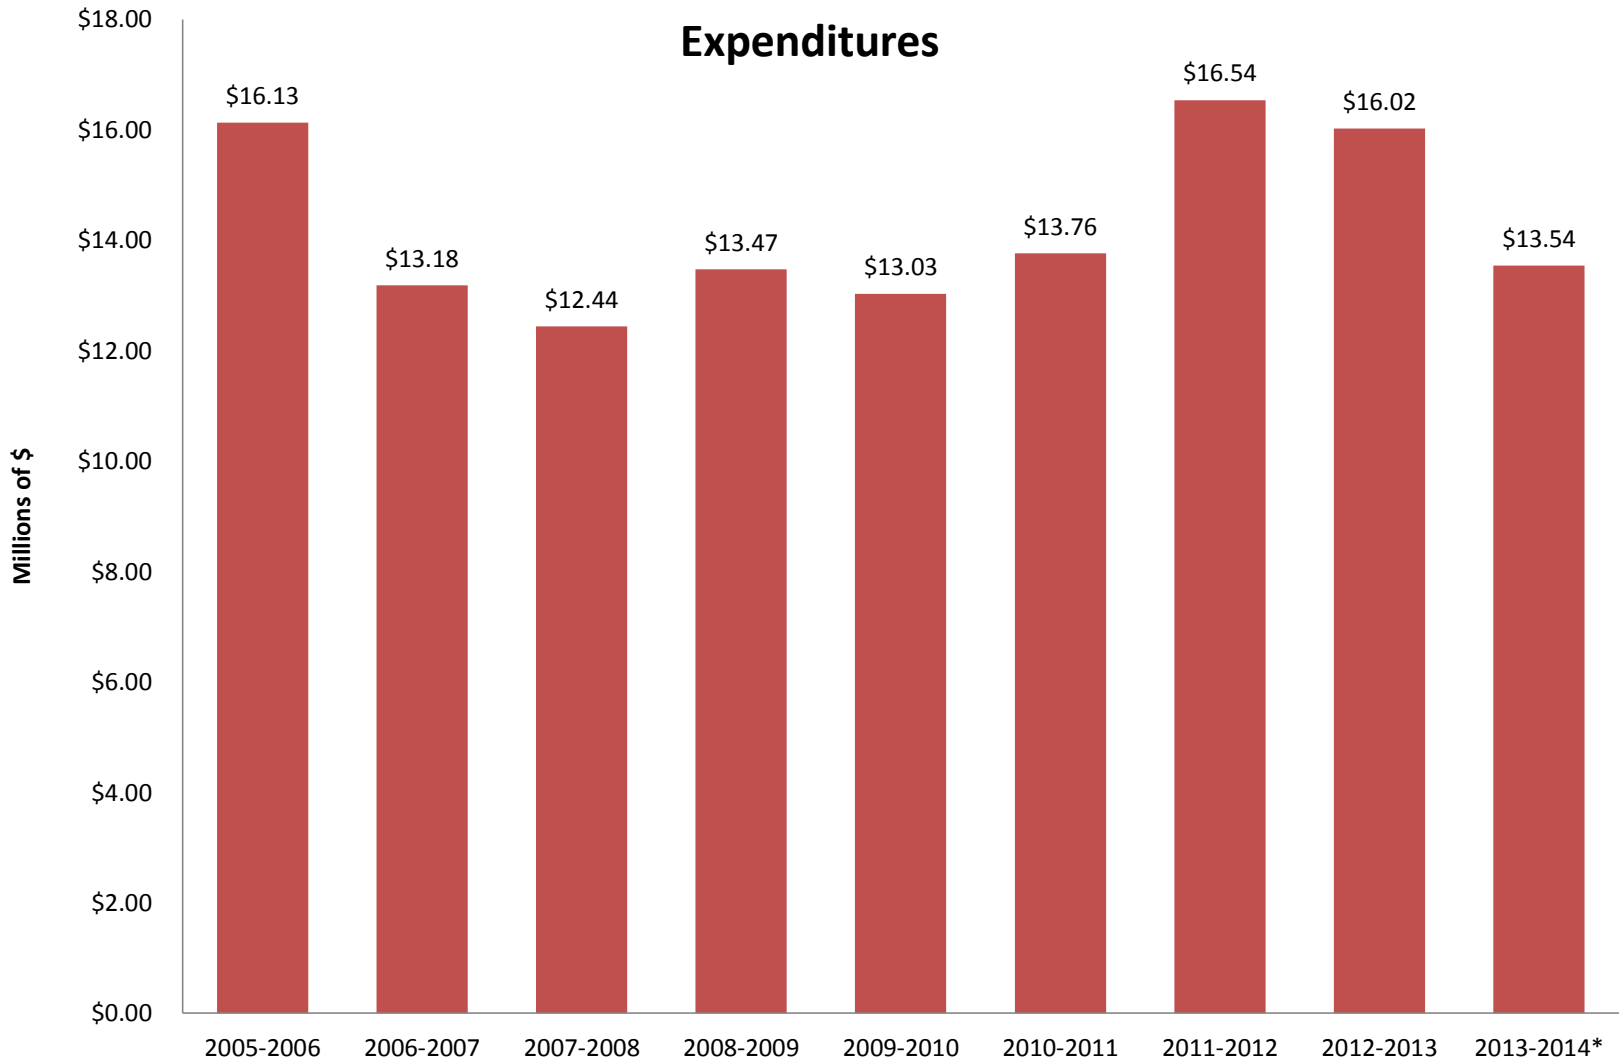

Expenditures