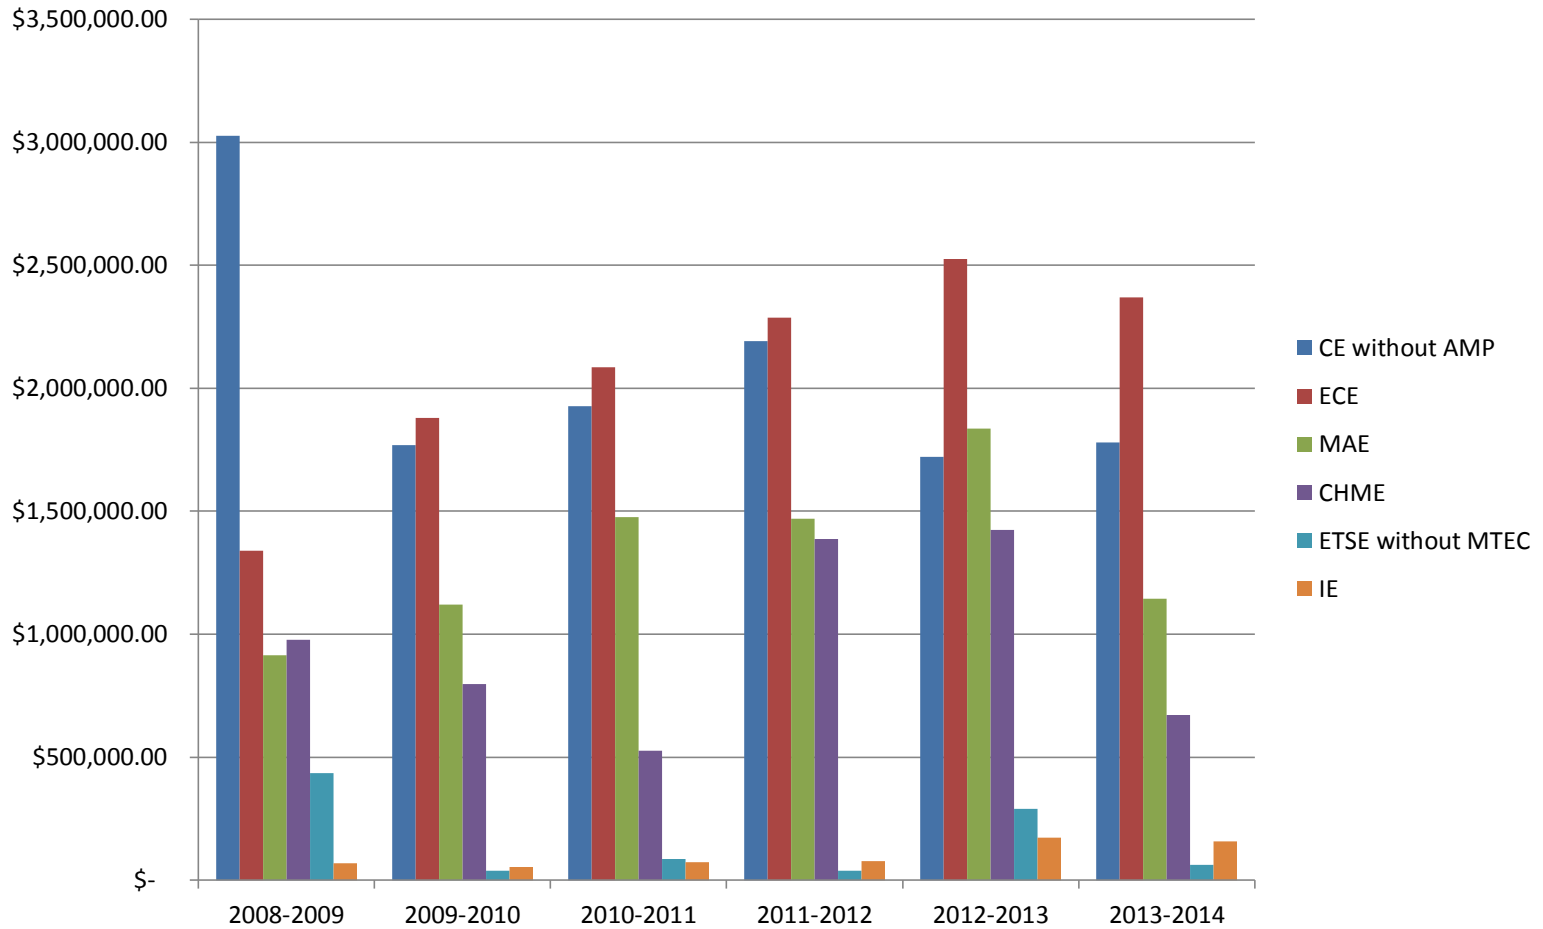

Expenditures

NMSU Research Expenditures

Awards

Proposals

Expenditures by Acad Dept

Expenditures/T,TT faculty

CEMRC

IEE/WERC