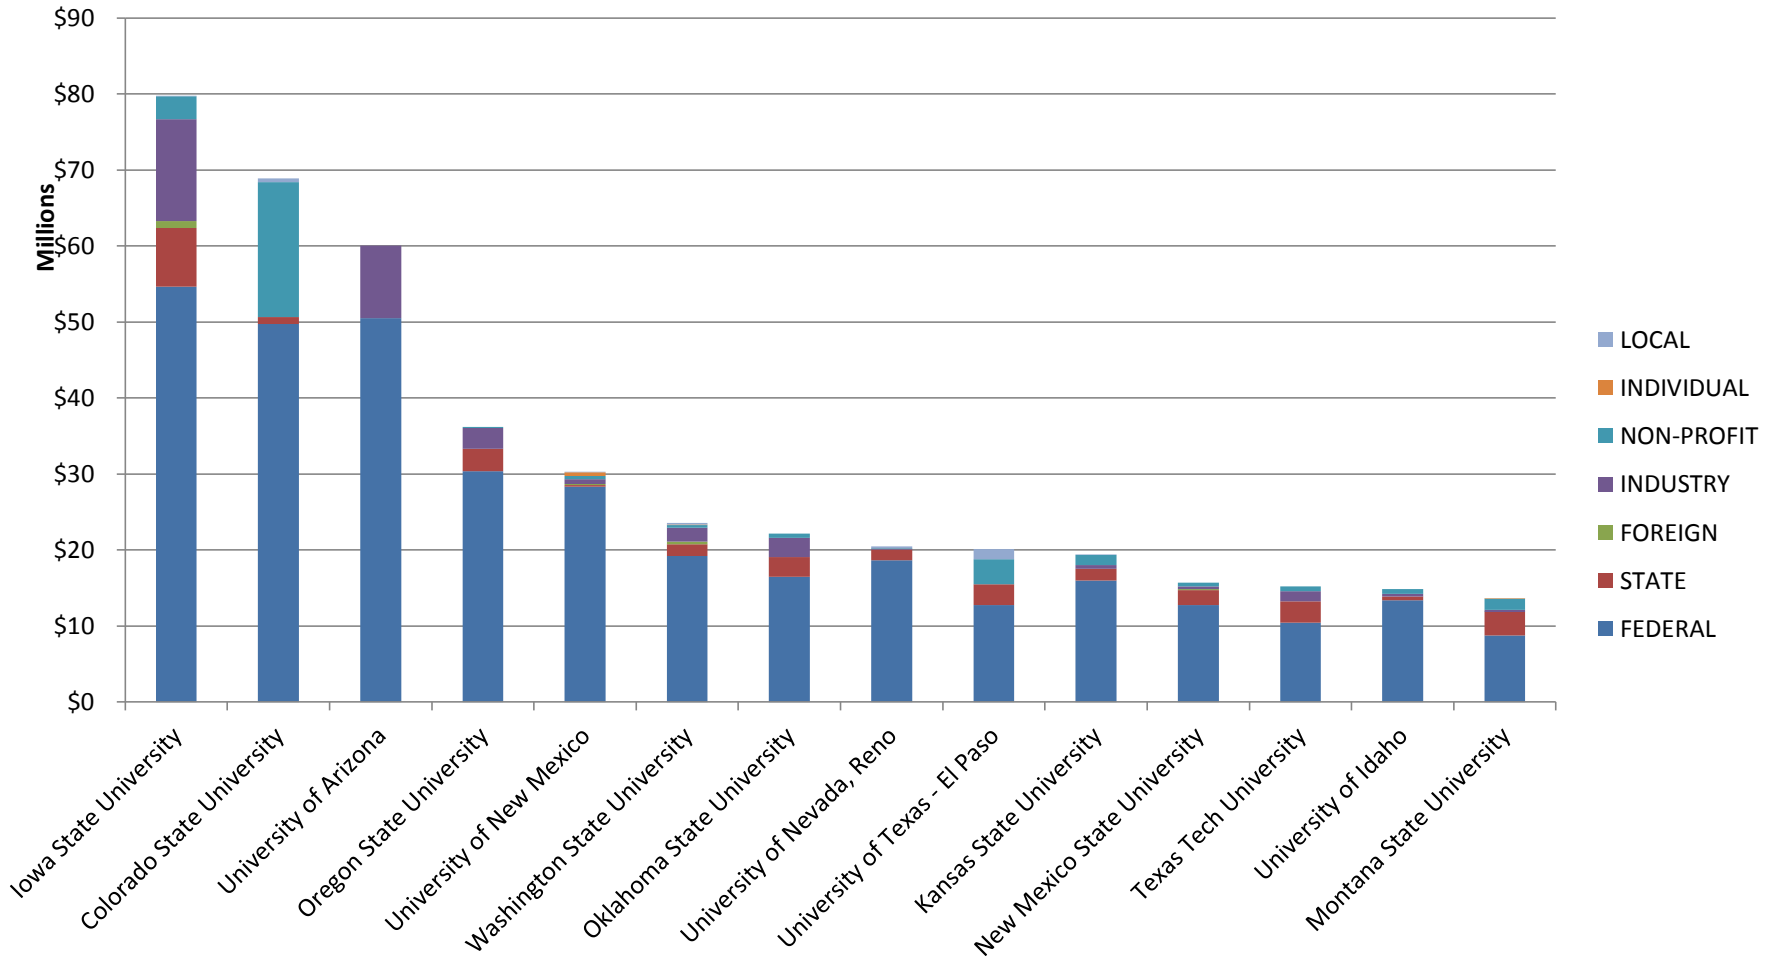

New Mexico State University

College of Engineering Research

ASEE Survey Engineering-Related Research Expenditures FY 2012-2013

ASEE Survey Engineering-Related Research Expenditures/Tenured&TT Faculty FY 2012-2013