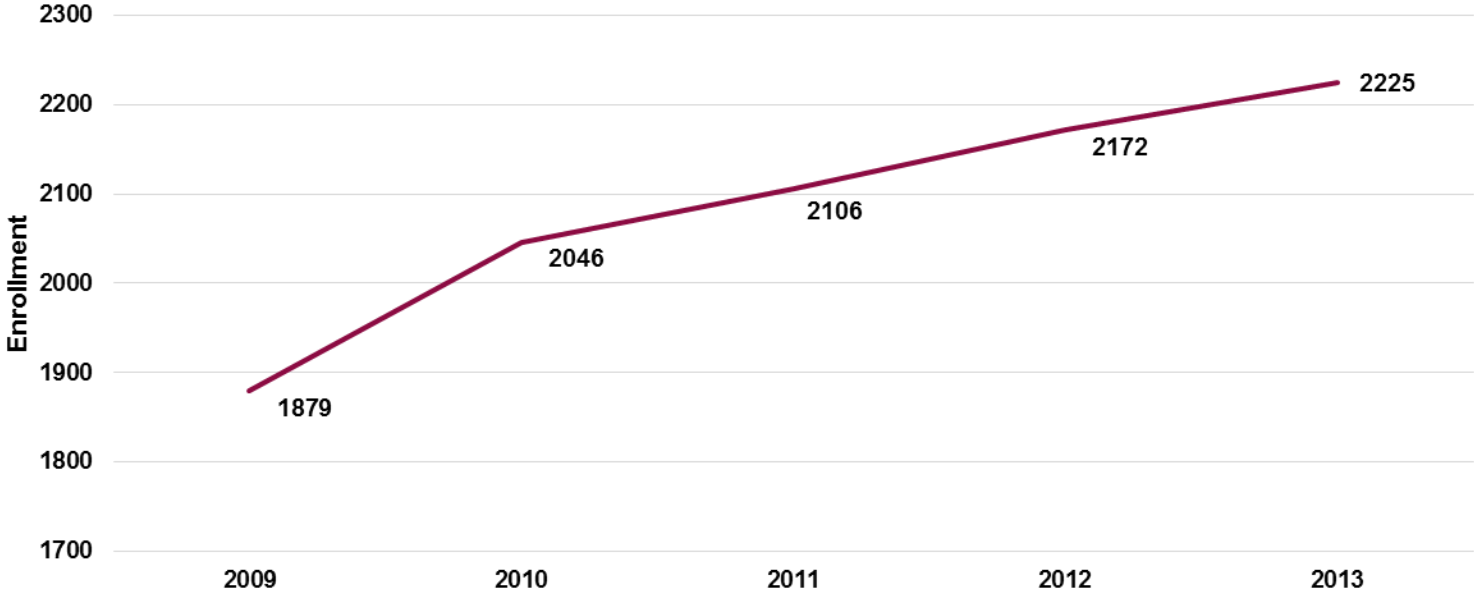

Enrollment and Degree Trends

Ricardo B. Jacquez
Dean

2009-13 Fall Undergraduate Enrollment

2009-13 Fall Undergraduate Enrollment by Department

The data on this report is from: July 1, 2014 8:58:13 AM from ST-MJR-LIST (WS)

2009-13 First-time Freshman Enrollment for Fall Semesters

2009-13 Undergraduate, Masters and Doctoral Enrollment

The data on this report is from: July 1, 2014 8:58:13 AM from ST-MJR-LIST (WS)

2009-13 Undergraduate, Masters and Doctoral Full-Time/Part-Time Enrollment