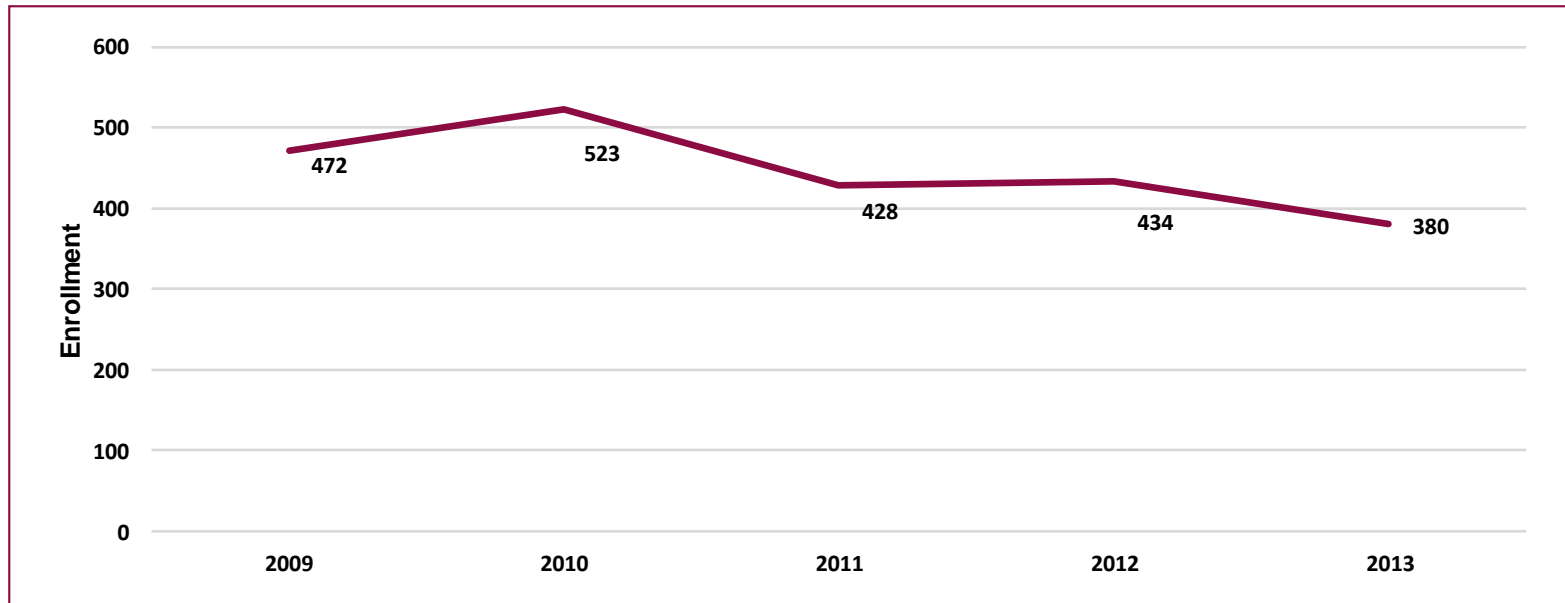

Enrollment and Degree Trends

Ricardo B. Jacquez
Dean

2009-13 Fall Undergraduate Enrollment

2009-13 Fall Undergraduate Enrollment by Department

The data on this report is from: July 1, 2014 8:58:13 AM from ST-MJR-LIST (WS)

2009-13 First-time Freshman Enrollment for Fall Semesters

2009-13 Undergraduate, Masters and Doctoral Enrollment

The data on this report is from: July 1, 2014 8:58:13 AM from ST-MJR-LIST (WS)

2009-13 Undergraduate, Masters and Doctoral Full-Time/Part-Time Enrollment