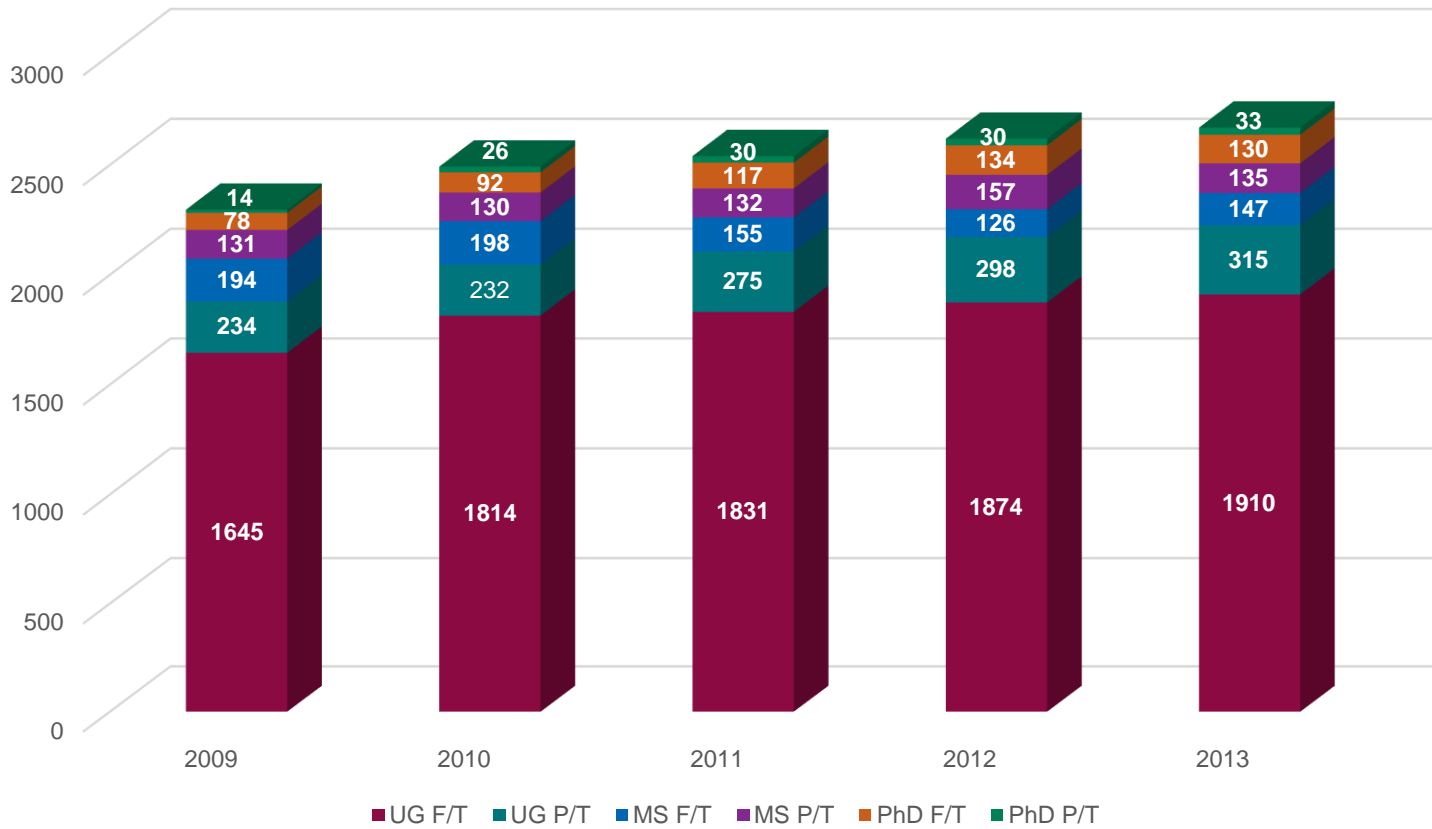

Enrollment and Degree Trends

Ricardo B. Jacquez
Dean

2009-13 Fall Undergraduate Enrollment

2009-13 Fall Undergraduate Enrollment by Department

The data on this report is from: July 1, 2014 8:58:13 AM from ST-MJR-LIST (WS)

2009-13 First-time Freshman Enrollment for Fall Semesters

2009-13 Undergraduate, Masters and Doctoral Enrollment

The data on this report is from: July 1, 2014 8:58:13 AM from ST-MJR-LIST (WS)

2009-13 Undergraduate, Masters and Doctoral Full-Time/Part-Time Enrollment

The data on this report is from: July 1, 2014 8:58:13 AM from ST-MJR-LIST (WS)

2009-13 Undergraduate Degrees Awarded

2009-14 Undergraduate Degrees Awarded by Department

2014 Summer Totals Projected

The data on this report is from: 6/16/14, 2014 14:52 PM from ST-SS-R0224-DEGREE-LIST (WS)