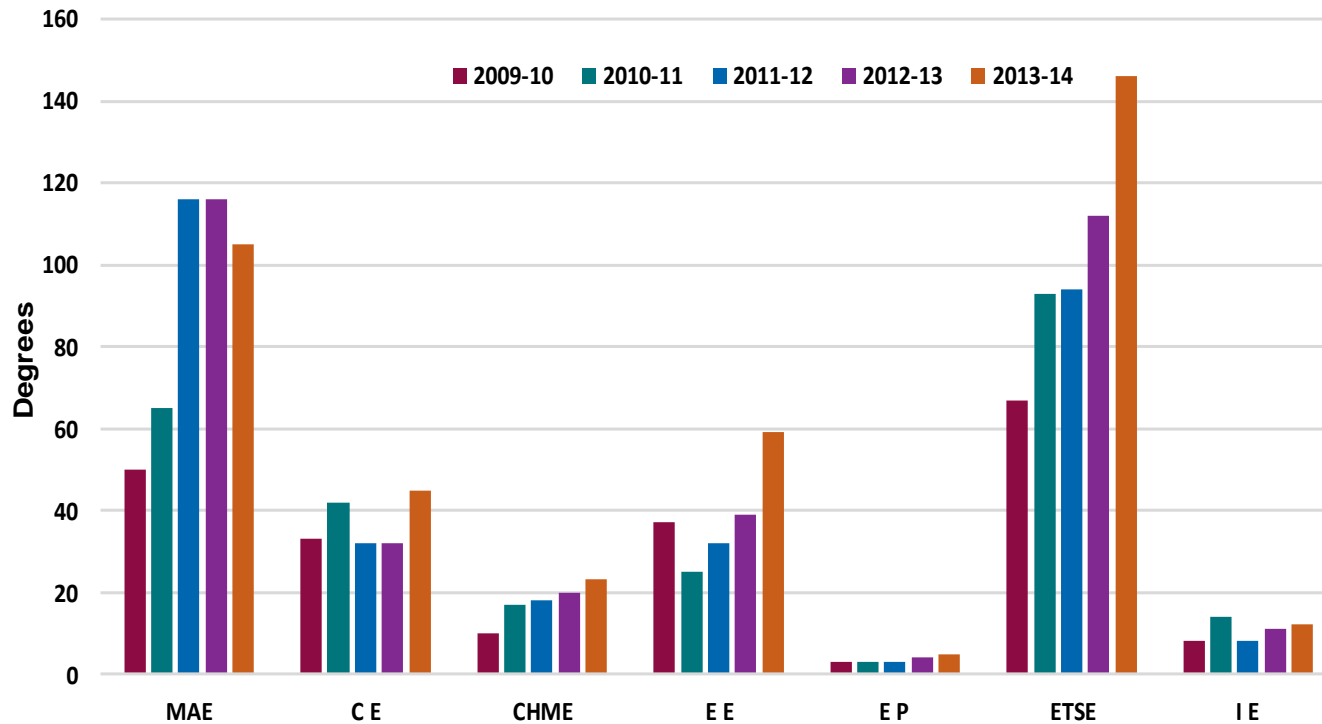

Enrollment and Degree Trends

Ricardo B. Jacquez
Dean

2009-13 Fall Undergraduate Enrollment

2009-13 Fall Undergraduate Enrollment by Department

The data on this report is from: July 1, 2014 8:58:13 AM from ST-MJR-LIST (WS)

2009-13 First-time Freshman Enrollment for Fall Semesters

2009-13 Undergraduate, Masters and Doctoral Enrollment

The data on this report is from: July 1, 2014 8:58:13 AM from ST-MJR-LIST (WS)

2009-13 Undergraduate, Masters and Doctoral Full-Time/Part-Time Enrollment

The data on this report is from: July 1, 2014 8:58:13 AM from ST-MJR-LIST (WS)

2009-13 Undergraduate Degrees Awarded

2009-14 Undergraduate Degrees Awarded by Department

2014 Summer Totals Projected

The data on this report is from: 6/16/14, 2014 14:52 PM from ST-SS-R0224-DEGREE-LIST (WS)