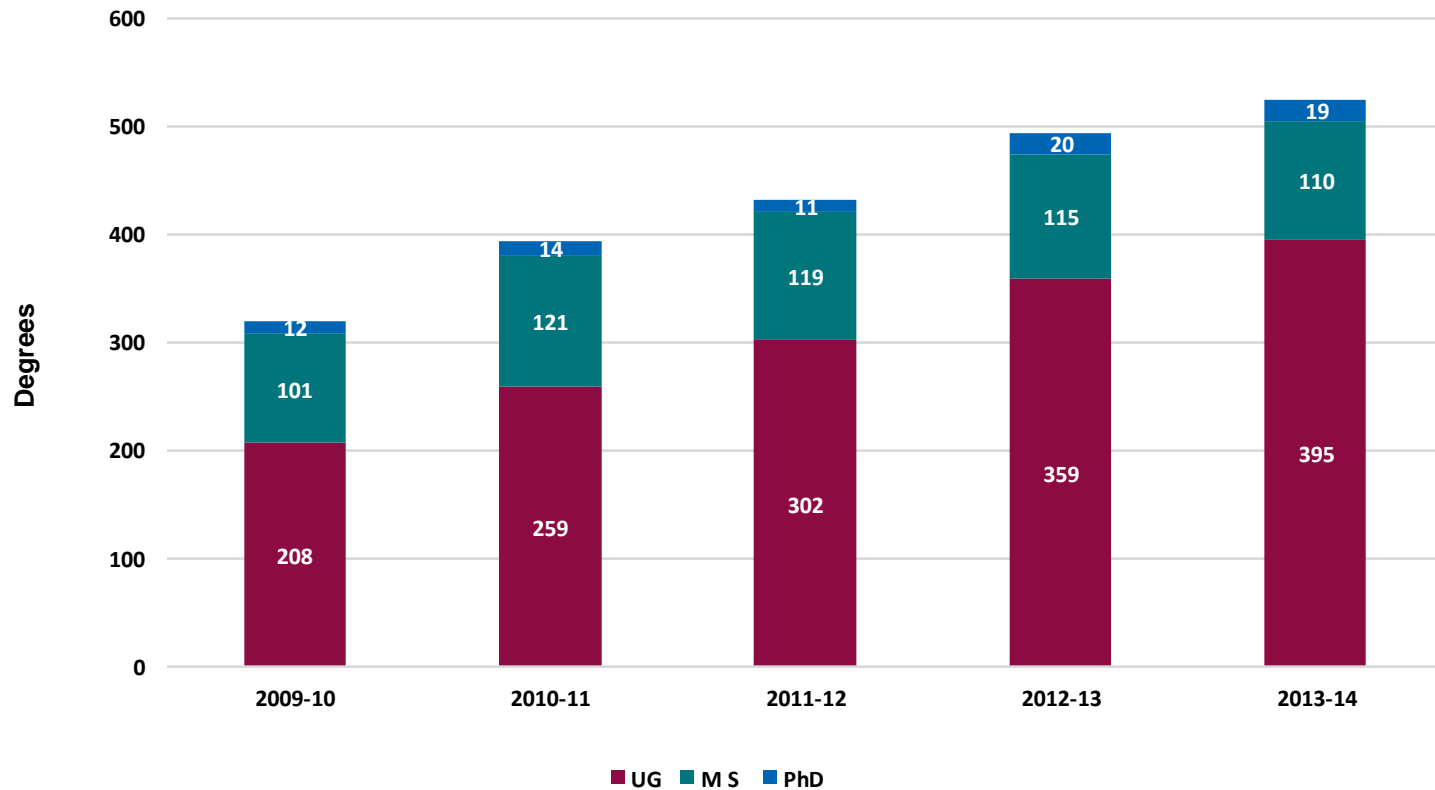

The data on this report is from: July 1, 2014 8:58:13 AM from ST-MJR-LIST (WS)

2009-13 Undergraduate Degrees Awarded

2009-14 Undergraduate Degrees Awarded by Department

2014 Summer Totals Projected

The data on this report is from: 6/16/14, 2014 14:52 PM from ST-SS-R0224-DEGREE-LIST (WS)

2009-14 Undergraduate, Masters and Doctoral Degrees Awarded

2014 Summer Totals Projected

The data on this report is from: 6/16/14, 2014 14:52 PM from ST-SS-R0224-DEGREE-LIST (WS)

2009-14 Freshmen Transfer Students