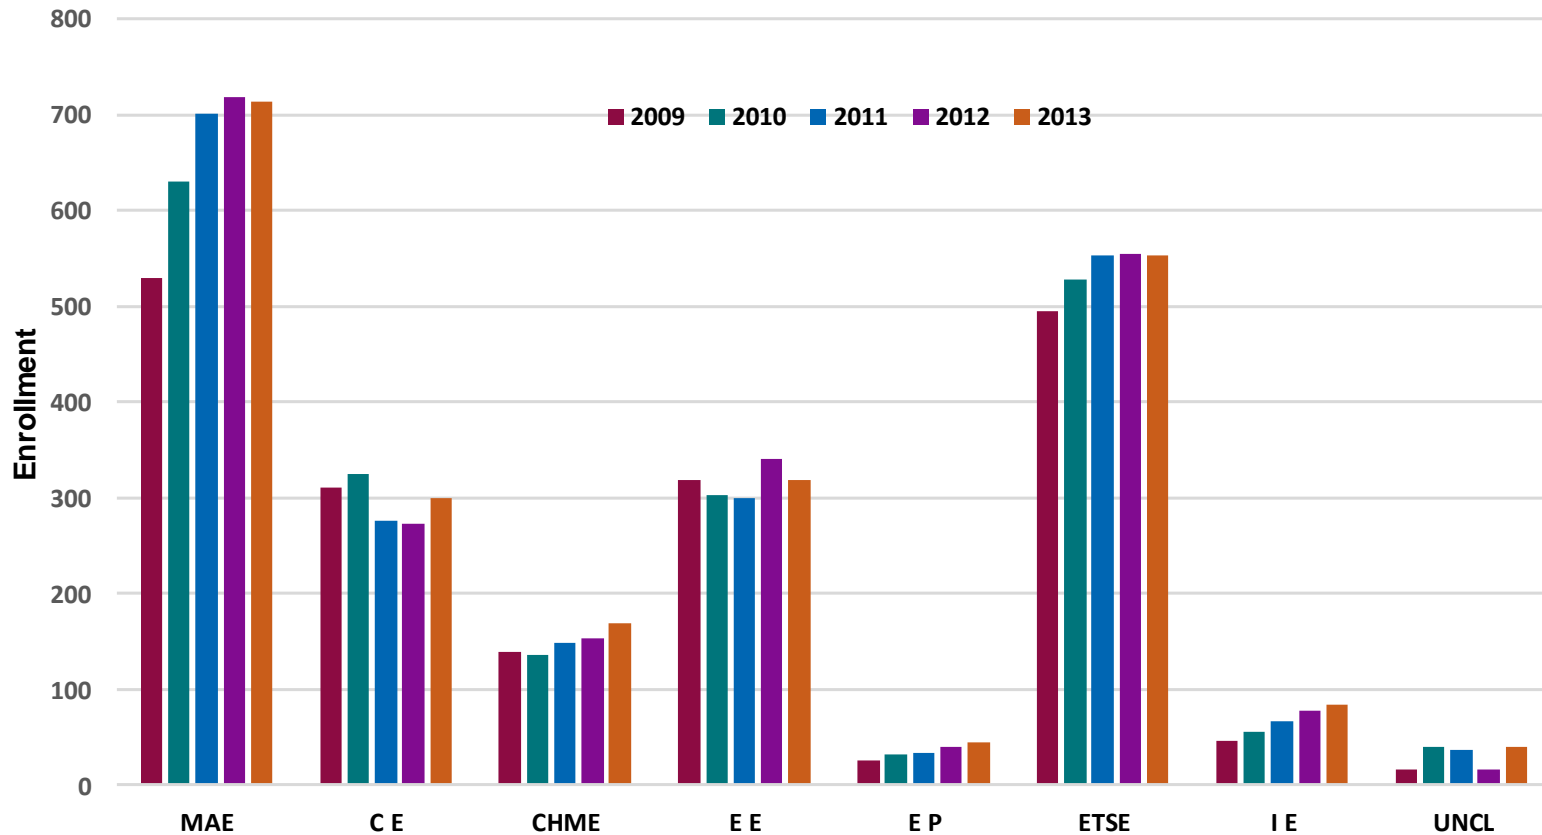

Enrollment and Degree Trends

Ricardo B. Jacquez
Dean

2009-13 Fall Undergraduate Enrollment

2009-13 Fall Undergraduate Enrollment by Department

The data on this report is from: July 1, 2014 8:58:13 AM from ST-MJR-LIST (WS)

2009-13 First-time Freshman Enrollment for Fall Semesters

2009-13 Undergraduate, Masters and Doctoral Enrollment

The data on this report is from: July 1, 2014 8:58:13 AM from ST-MJR-LIST (WS)

2009-13 Undergraduate, Masters and Doctoral Full-Time/Part-Time Enrollment