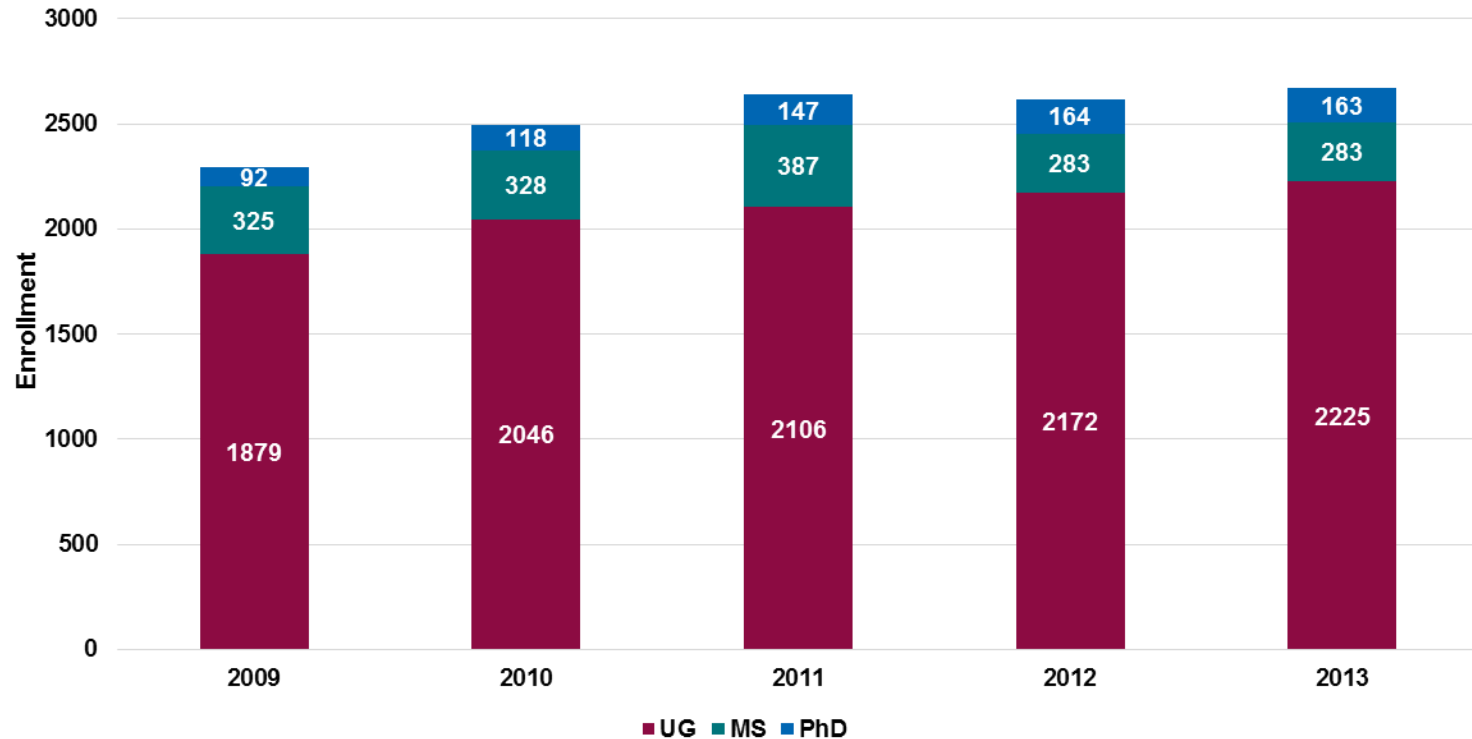

Enrollment and Degree Trends

Ricardo B. Jacquez
Dean

2009-13 Fall Undergraduate Enrollment

2009-13 Fall Undergraduate Enrollment by Department

The data on this report is from: July 1, 2014 8:58:13 AM from ST-MJR-LIST (WS)

2009-13 First-time Freshman Enrollment for Fall Semesters

2009-13 Undergraduate, Masters and Doctoral Enrollment

The data on this report is from: July 1, 2014 8:58:13 AM from ST-MJR-LIST (WS)

2009-13 Undergraduate, Masters and Doctoral Full-Time/Part-Time Enrollment