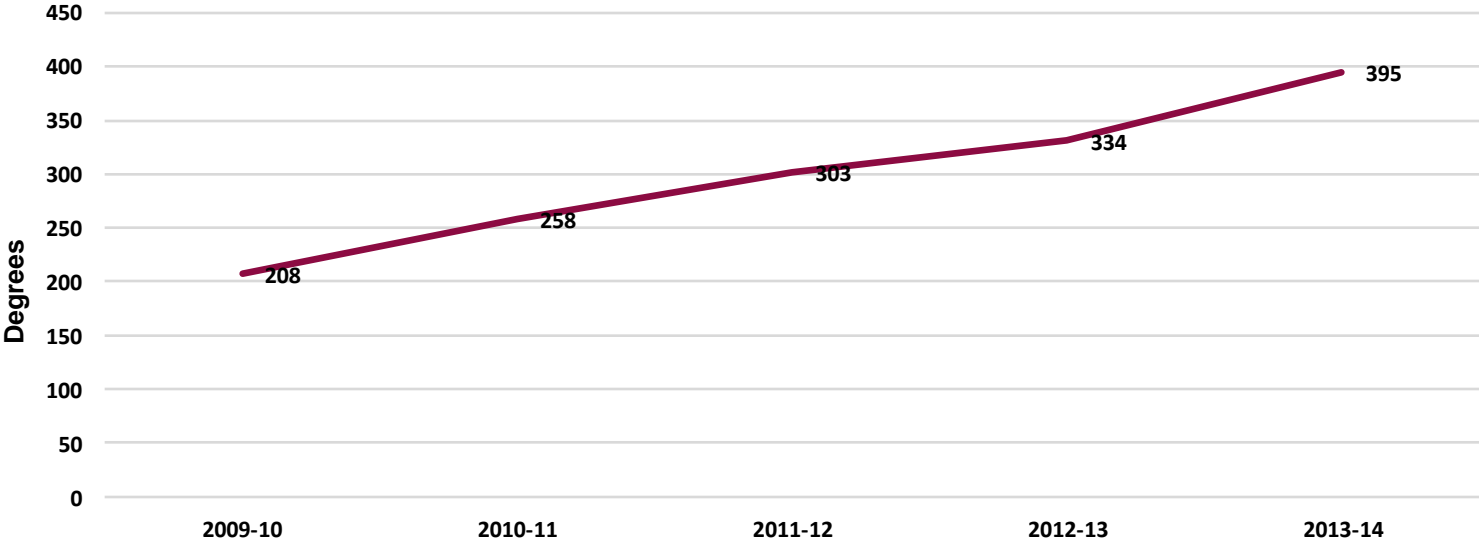

Enrollment and Degree Trends

Ricardo B. Jacquez
Dean

2009-13 Fall Undergraduate Enrollment

2009-13 Fall Undergraduate Enrollment by Department

The data on this report is from: July 1, 2014 8:58:13 AM from ST-MJR-LIST (WS)

2009-13 First-time Freshman Enrollment for Fall Semesters

2009-13 Undergraduate, Masters and Doctoral Enrollment

The data on this report is from: July 1, 2014 8:58:13 AM from ST-MJR-LIST (WS)

2009-13 Undergraduate, Masters and Doctoral Full-Time/Part-Time Enrollment

The data on this report is from: July 1, 2014 8:58:13 AM from ST-MJR-LIST (WS)

2009-13 Undergraduate Degrees Awarded

2009-14 Undergraduate Degrees Awarded by Department

2014 Summer Totals Projected

The data on this report is from: 6/16/14, 2014 14:52 PM from ST-SS-R0224-DEGREE-LIST (WS)